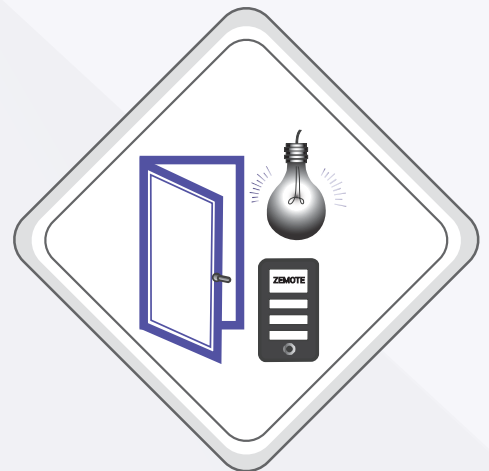

SMART DOOR LOCK

| ZEMOTE MOBILE APP |
| FINGERPRINT | PASSCODE |
| MECHANICAL KEY |

MAJOR FEATURES

- Stainless steel finish
- Attendance logs
- Temporary access
- Time-bound access

ZEMOTE
Automate Your Home

Computerized mechanical key

VACATION MODE

Vacation mode for additional safety/convenience

SHARE PASSCODE

Share temporary One time passcode with guests and friends at door

AUTO DOOR LIGHTS

Configure from Zemote app to automatically switch on passage or entrance lights when door is opened